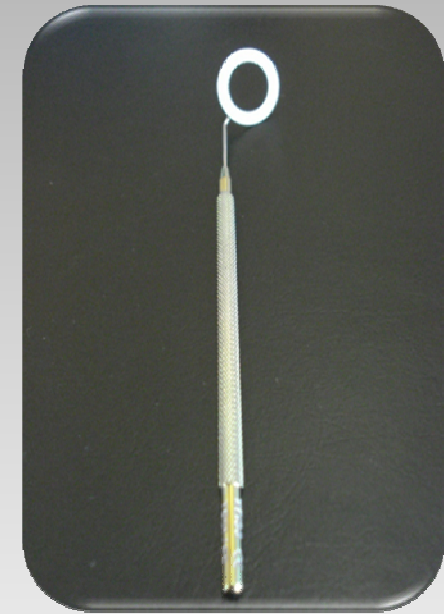

Transfer TR01/99

Double Optical Marker MFD01/04