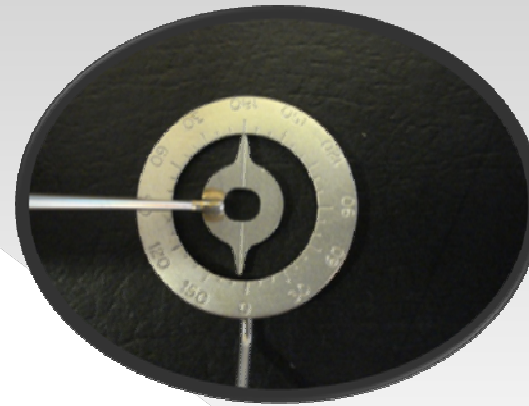

Transfer TR01/99

Double Optical Marker MFD01/04